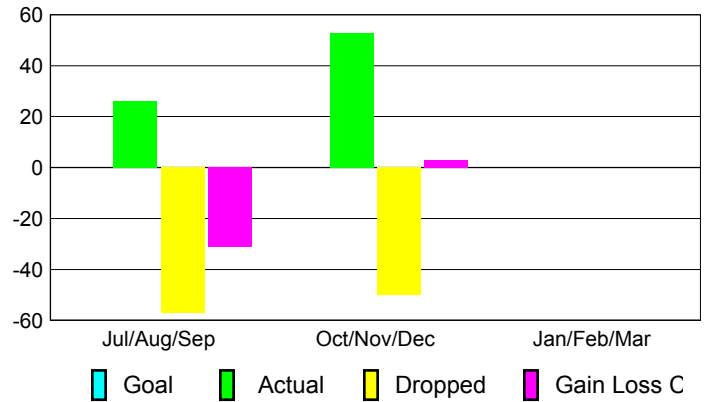

Membership Results 2012-2013

Goal, New, Dropped, Gain/Loss

Comparison of Membership Gain/Loss

Current Year Compared to the Previous Year