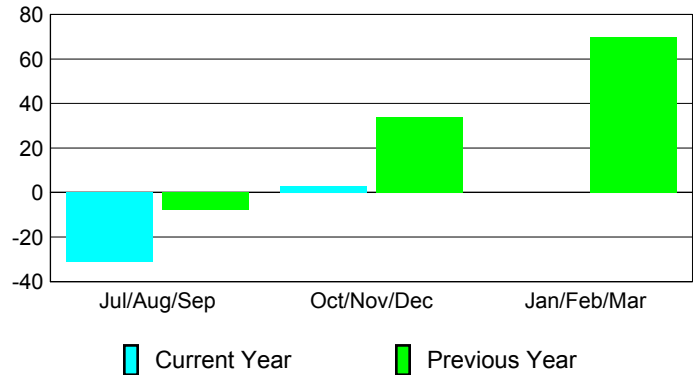

Membership Results
2012-2013

Membership
2011-2012

Month	Net Memb Goal	Actual New Memb	Actual Dropped Memb	Gain/Loss of Memb	Gain/Loss of Memb
Jul/Aug/Sep		26	-57	-31	-8
Oct/Nov/Dec		53	-50	3	34
Jan/Feb/Mar					70
Totals		79	-107	-28	96

Membership Results 2012-2013

Goal, New, Dropped, Gain/Loss

Comparison of Membership Gain/Loss

Current Year Compared to the Previous Year

Gender Comparison 2012-2013

Jul/Aug/Sep

Oct/Nov/Dec

Jan/Feb/Mar